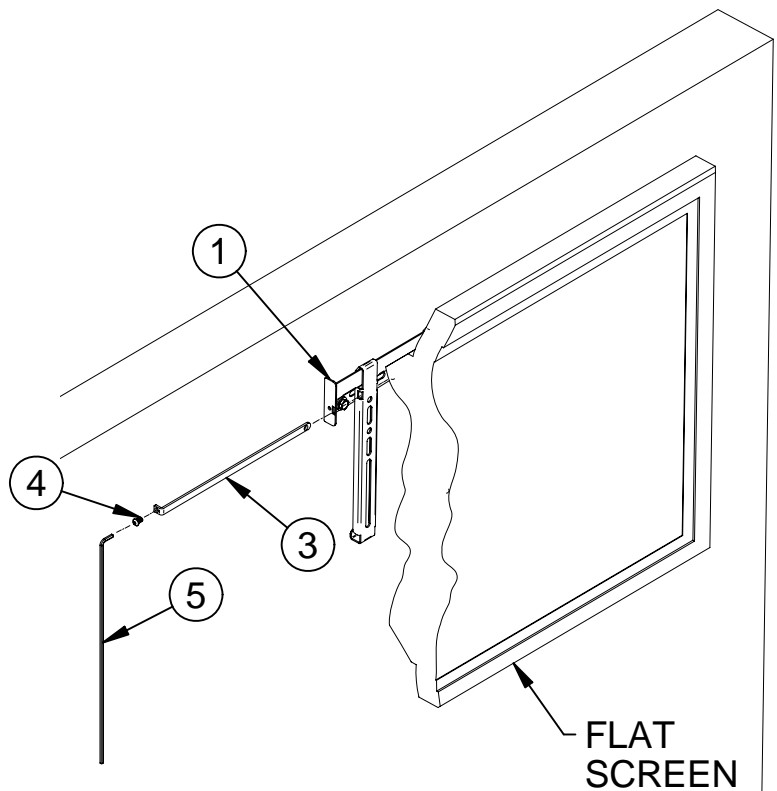

i. Concrete wall.

ii. Stud wall.

2. Attach interface arms.

3. Hook mount onto wall plate.

4. Lateral adjustment.

5. Insert locking bar.

BTV500

PARTS LIST