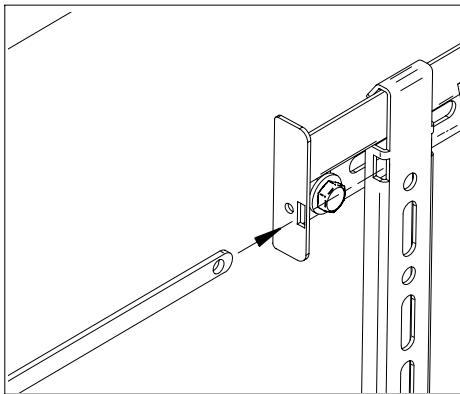

i. Concrete wall.

ii. Stud wall.

2. Attach interface arms.

3. Hook mount onto wall plate.

4. Lateral adjustment.

5. Insert locking bar.

BTV500

PARTS LIST