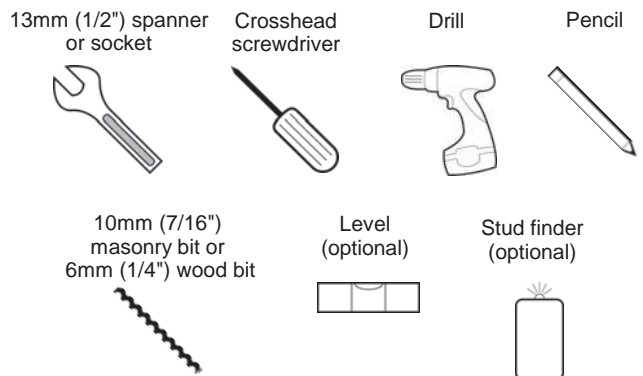

TOOLS REQUIRED

B-TECH AUDIO VIDEO MOUNTS

HEAD OFFICE
Bennett House, Long March, Daventry, Northants., NN11 4NR, UK
Email: info@btechavmounts.co.uk

EUROPE

BELGIUM
Brixtonlaan 32, Zaventem 1930, Brussels, Belgium
Email: info@btechproav.com

IP-BTV500-V2-VT1BX-160811-03 MADE IN CHINA