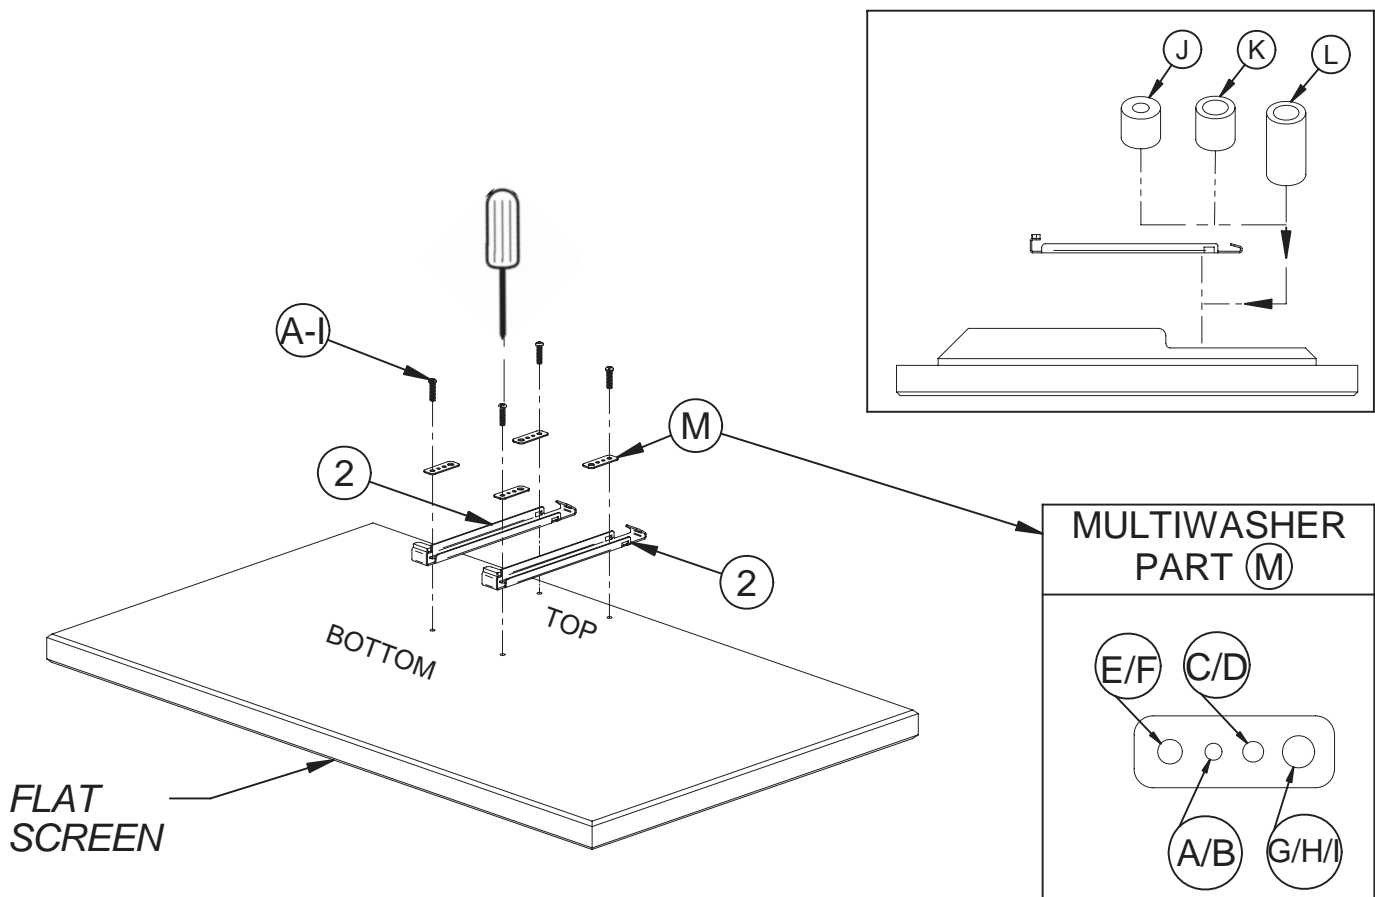

- Suitable for VESA and non-VESA screens up to 42"
- Mounts screen only 20mm from the wall
- Suitable for concrete, brick or stud walls up to 10"
- Includes locking bar for secure installation
- Post-installation screen alignment
- Simple hook-on installation with all mounting hardware included

ASIA PACIFIC
Unit 1109 Prosperity Millennia Plaza, Quarry Bay, Hong Kong
Email: info@btechavmounts.com.hk

IP-BTV500-V2-VT1BX-160811-03 MADE IN CHINA

BTV500

INSTALLATION INSTRUCTIONS

Ventry™
range

1. Attach wall plate to either a concrete or stud wall.

i. Concrete wall.

ii. Stud wall.

2. Attach interface arms.

3. Hook mount onto wall plate.

4. Lateral adjustment.

5. Insert locking bar.

BTV500

PARTS LIST