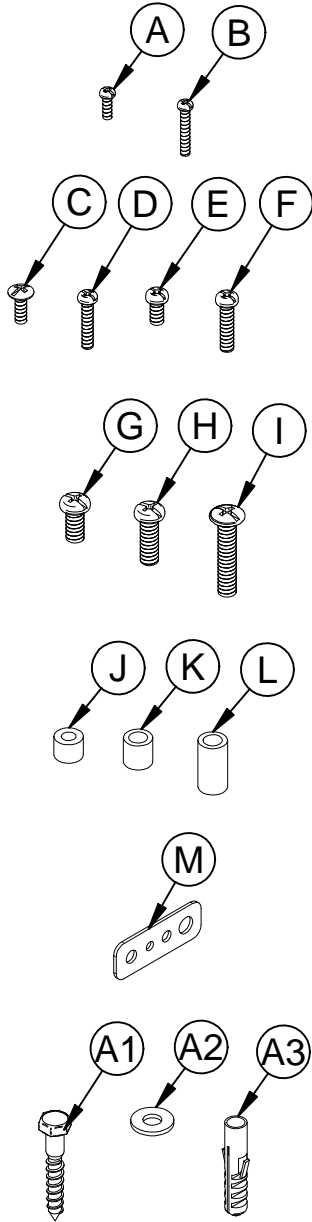

Hazard limitation

When routing cables take advantage of any built in cable management features that the product might provide and ensure that all cables are tidy and secure. Check to see that any moving aspect of the product can do so unhindered by any cabling. Some products have moving parts and the potential to cause injury through the crushing or trapping of fingers or other body parts. Particular attention to the nature of moving parts is required especially when assembling installing and adjusting during set up. Immediately after installations double-check that the work done is safe and secure. Double-check all necessary fixings are present and are of ample tightness. It is recommended that periodic inspections of the product and its fixing points are made as frequently as possible to ensure that safety is maintained. If in doubt consult a professional AV installer or other suitably qualified person.

i. Concrete wall.

ii. Stud wall.

2. Attach interface arms.

3. Hook mount onto wall plate.

4. Lateral adjustment.

5. Insert locking bar.

BTV500

PARTS LIST

Ventry™
range

PLEASE KEEP THIS PARTS LIST FOR FUTURE REFERENCE

No.	PART NAME	QTY
1	WALL PLATE	1
2	INTERFACE ARM	2
3	LOCKING BAR	1
4	M6 SCREW	1
5	4mm HEX KEY	1
FIXING KIT		
A1	M8 X 50mm COACH SCREW	3
A2	M8 METAL WASHER	3
A3	NO.10 WALL PLUG	3

No.	INTERFACE KIT	QTY
A	M4 X 12mm SCREW	4
B	M4 X 25mm SCREW	4
C	M5 X 16mm SCREW	4
D	M5 X 25mm SCREW	4
E	M6 X 16mm SCREW	4
F	M6 X 25mm SCREW	4
G	M8 X 16mm SCREW	4
H	M8 X 25mm SCREW	4
I	M8 X 40mm SCREW	4
J	M6 X 12mm SPACER (FOR PARTS B, D & F)	4
K	M8 X 13mm SPACER (FOR PART H)	4
L	M8 X 24mm SPACER (FOR PART I)	4
M	MULTIWASHER (FOR PARTS A - I)	4