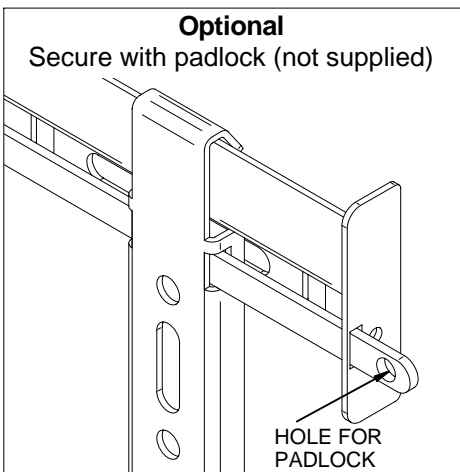

i. Concrete wall.

ii. Stud wall.

2. Attach interface arms.

3. Hook mount onto wall plate.

4. Lateral adjustment.

5. Insert locking bar.

BTV500

PARTS LIST