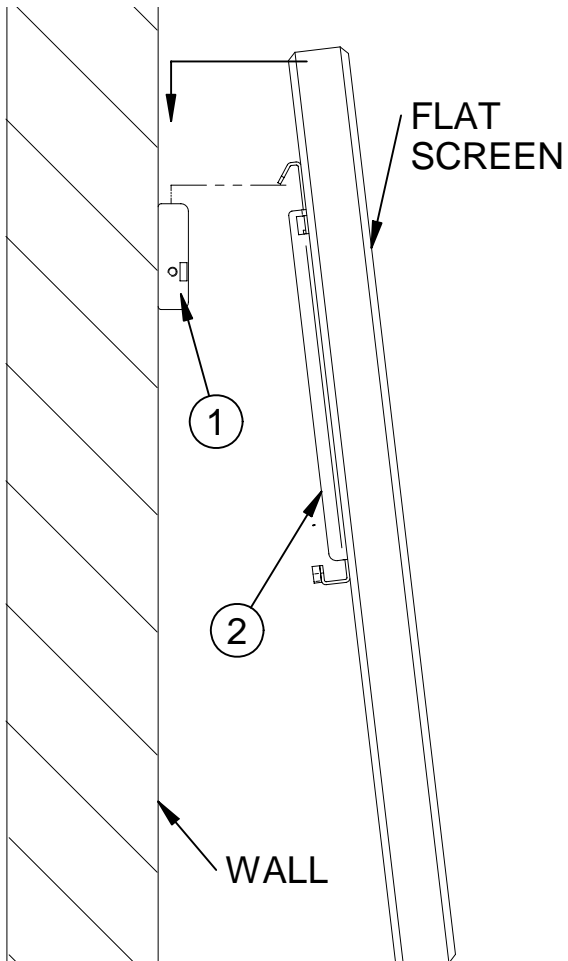

i. Concrete wall.

ii. Stud wall.

2. Attach interface arms.

3. Hook mount onto wall plate.

4. Lateral adjustment.

5. Insert locking bar.

BTV500

PARTS LIST