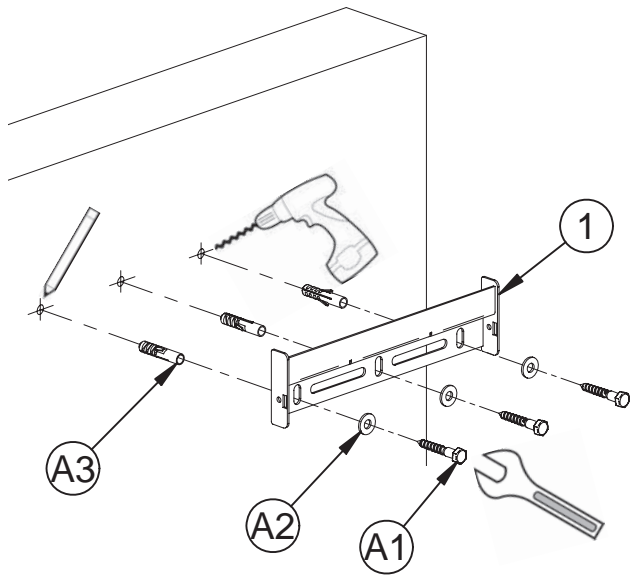

- Suitable for VESA and non-VESA screens up to 42"
- Mounts screen only 20mm from the wall
- Suitable for concrete, brick or stud walls up to 10"
- Includes locking bar for secure installation
- Post-installation screen alignment
- Simple hook-on installation with all mounting hardware included

ASIA PACIFIC
Unit 1109 Prosperity Millennia Plaza, Quarry Bay, Hong Kong
Email: info@btechavmounts.com.hk

IP-BTV500-V2-VT1BX-160811-03 MADE IN CHINA

BTV500

INSTALLATION INSTRUCTIONS

Ventry™
range

1. Attach wall plate to either a concrete or stud wall.

i. Concrete wall.

ii. Stud wall.

2. Attach interface arms.

3. Hook mount onto wall plate.

4. Lateral adjustment.

5. Insert locking bar.

BTV500

PARTS LIST