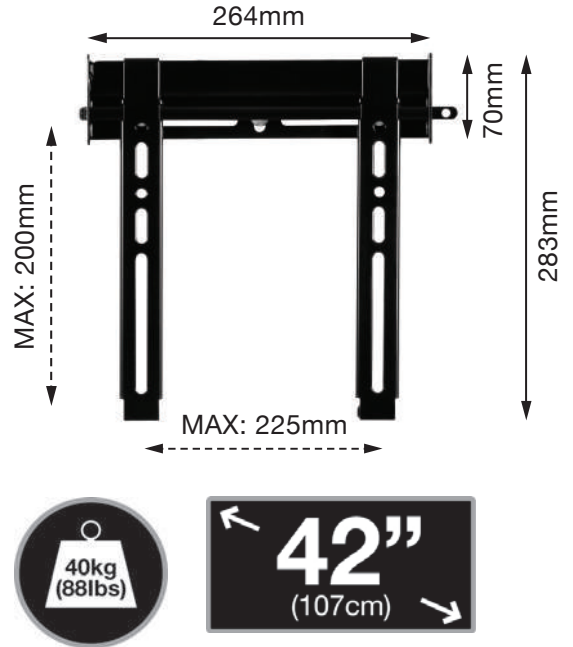

BTV500

MEDIUM FLAT SCREEN WALL MOUNT INSTALLATION GUIDE & PARTS LIST

Ventry™ range

This Pack Contains 1 Mount

PLEASE KEEP THIS PARTS LIST FOR FUTURE REFERENCE

INSTALLATION SAFETY INSTRUCTIONS

CAUTION: This wall mount is intended for use only with the maximum weights indicated. Use with flat screens heavier than the maximum indicated may result in instability causing possible injury.

General

Product location

Fixing hardware

Hazard limitation

CS

Společnost B-Tech International Ltd. doporučuje provést instalaci tohoto produktu prostřednictvím odborného instalátora AV či jinak způsobilé osoby. Společnost B-Tech International Ltd. ses distributorů a prodejci nenesou odpovědnost za škody nebo zranění způsobená nevhodnou instalací. Tento výrobek je nutno umístit do vhodné konstrukce a používat jen po uvedené maximální výšce.

DE

ES

FR

IT

NL

PL

Firma B-Tech International Ltd. zaleca, aby ten produkt był instalowany przez profesjonalnych instalatorów AV lub inny odpowiednio przeszkolony personel. Firma B-Tech International Ltd, jej dystrybutorzy i dealerzy nie ponoszą odpowiedzialności za uszkodzenia lub obrażenia ciała powstałe w wyniku nieprawidłowej instalacji. Niniejszy produkt musi być zamontowany na odpowiedniej powierzchni, a podczas użytkowania nie wolno przekraczać podanego maksymalnego obciążenia.

PT

RU

- Suitable for VESA and non-VESA screens up to 42"
- Mounts screen only 20mm from the wall
- Suitable for concrete, brick or stud walls up to 10"
- Includes locking bar for secure installation
- Post-installation screen alignment
- Simple hook-on installation with all mounting hardware included