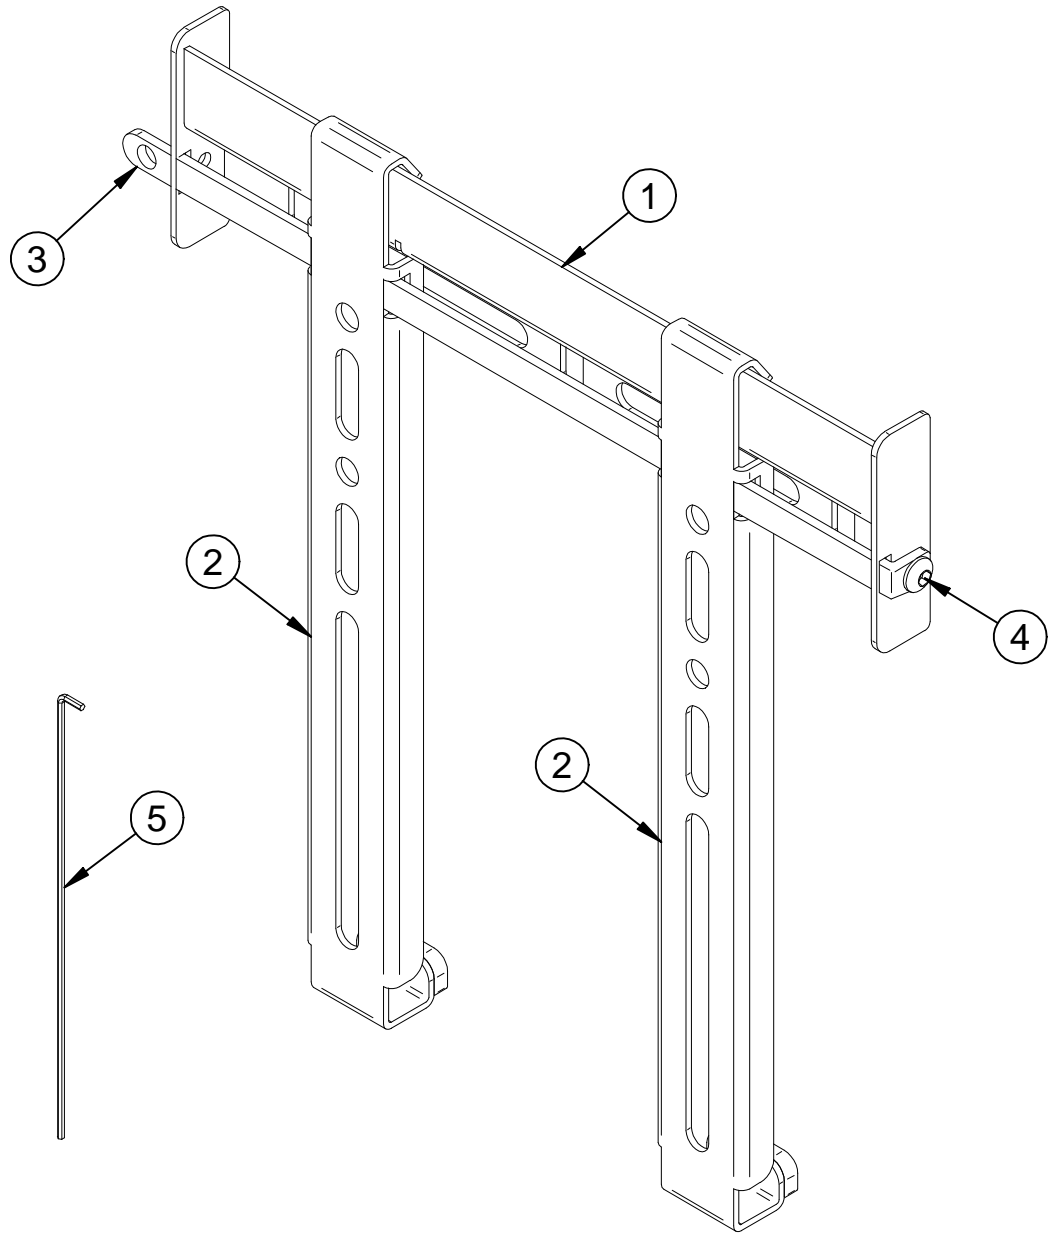

BTV500

PARTS LIST

Ventry™
range

PLEASE KEEP THIS PARTS LIST FOR FUTURE REFERENCE

No.	PART NAME	QTY
1	WALL PLATE	1
2	INTERFACE ARM	2
3	LOCKING BAR	1
4	M6 SCREW	1
5	4mm HEX KEY	1
FIXING KIT		
A1	M8 X 50mm COACH SCREW	3
A2	M8 METAL WASHER	3
A3	NO.10 WALL PLUG	3

No.	INTERFACE KIT	QTY
A	M4 X 12mm SCREW	4
B	M4 X 25mm SCREW	4
C	M5 X 16mm SCREW	4
D	M5 X 25mm SCREW	4
E	M6 X 16mm SCREW	4
F	M6 X 25mm SCREW	4
G	M8 X 16mm SCREW	4
H	M8 X 25mm SCREW	4
I	M8 X 40mm SCREW	4
J	M6 X 12mm SPACER (FOR PARTS B, D & F)	4
K	M8 X 13mm SPACER (FOR PART H)	4
L	M8 X 24mm SPACER (FOR PART I)	4
M	MULTIWASHER (FOR PARTS A - I)	4

Suitable for loads up to 40Kg (88lbs)