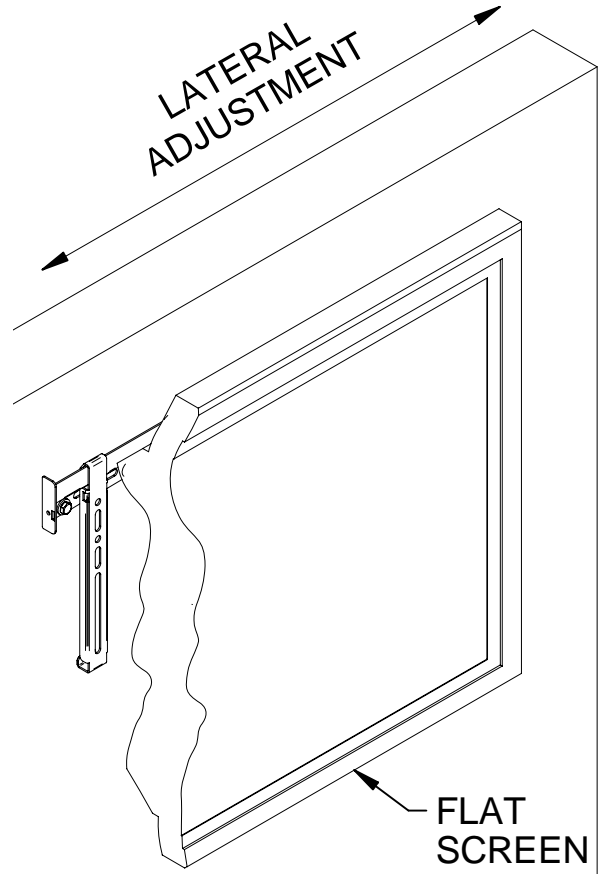

i. Concrete wall.

ii. Stud wall.

2. Attach interface arms.

3. Hook mount onto wall plate.

4. Lateral adjustment.

5. Insert locking bar.

BTV500

PARTS LIST