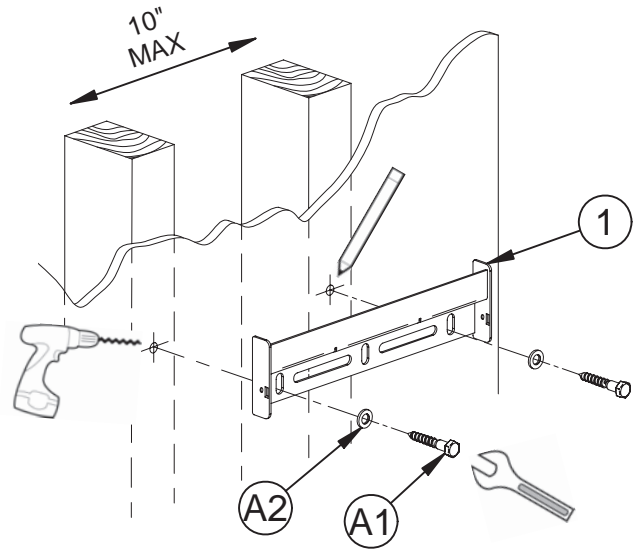

- Suitable for VESA and non-VESA screens up to 42"
- Mounts screen only 20mm from the wall
- Suitable for concrete, brick or stud walls up to 10"
- Includes locking bar for secure installation
- Post-installation screen alignment
- Simple hook-on installation with all mounting hardware included

ASIA PACIFIC
Unit 1109 Prosperity Millennia Plaza, Quarry Bay, Hong Kong
Email: info@btechavmounts.com.hk

IP-BTV500-V2-VT1BX-160811-03 MADE IN CHINA

BTV500

INSTALLATION INSTRUCTIONS

Ventry™
range

1. Attach wall plate to either a concrete or stud wall.

i. Concrete wall.

ii. Stud wall.

2. Attach interface arms.

3. Hook mount onto wall plate.

4. Lateral adjustment.

5. Insert locking bar.

BTV500

PARTS LIST

Ventry™
range

PLEASE KEEP THIS PARTS LIST FOR FUTURE REFERENCE

No.	PART NAME	QTY
1	WALL PLATE	1
2	INTERFACE ARM	2
3	LOCKING BAR	1
4	M6 SCREW	1
5	4mm HEX KEY	1
FIXING KIT		
A1	M8 X 50mm COACH SCREW	3
A2	M8 METAL WASHER	3
A3	NO.10 WALL PLUG	3