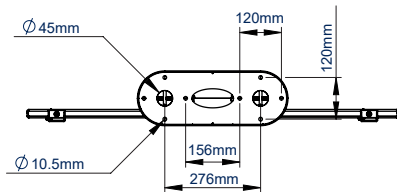

CEILING PLATE