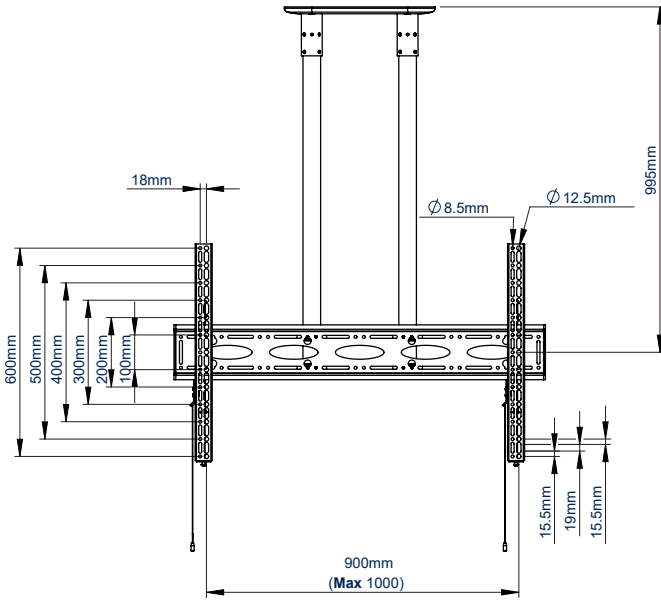

FRONT VIEW

PACKING INFORMATION

PLEASE NOTE, THIS IS A 2 BOX ITEM.

COLOUR:	ORDER REF:	EAN CODE:	MASTER CARTON QTY:	INNER CARTON QTY:	MASTER CARTON WEIGHT:	MASTER CARTON CUBE:
Black with Black Poles	BT8448-100/BB	5019318087479	1 / 1	0 / 0	15.35kg / 3.86kg	0.05 / 0.01 cbm
Black with Chrome Poles	BT8448-100/BC	5019318087486	1 / 1	0 / 0	15.35kg / 3.86kg	0.05 / 0.01 cbm
Black with White Poles	BT8448-100/W	5019318302299	1 / 1	0 / 0	15.35kg / 3.86kg	0.05 / 0.01 cbm
Black with Black Poles	BT8448-150/BB	5019318087509	1 / 1	0 / 0	15.35kg / 6.18kg	0.05 / 0.01 cbm
Black with Chrome Poles	BT8448-150/BC	5019318087493	1 / 1	0 / 0	15.35kg / 6.18kg	0.05 / 0.01 cbm
Black with White Poles	BT8448-150/W	5019318302305	1 / 1	0 / 0	15.35kg / 6.18kg	0.05 / 0.01 cbm
Black with Black Poles	BT8448-200/BB	5019318087516	1 / 1	0 / 0	15.35kg / 7.66kg	0.05 / 0.01 cbm
Black with Chrome Poles	BT8448-200/BC	5019318087523	1 / 1	0 / 0	15.35kg / 7.66kg	0.05 / 0.01 cbm
Black with Black Poles	BT8448-300/BB	5019318087837	1 / 1	0 / 0	15.35kg / 11.58kg	0.05 / 0.02 cbm
Black with Chrome Poles	BT8448-300/BC	5019318087844	1 / 1	0 / 0	15.35kg / 11.58kg	0.05 / 0.02 cbm

RELATED PRODUCTS TO THE BT8448