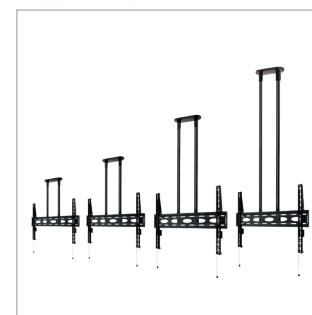

BT8448

UNIVERSAL EXTRA-LARGE FLAT SCREEN CEILING MOUNT

FOUR
CEILING DROP
LENGTHS
AVAILABLE

Designed to ceiling mount screens up to 120", the BT8448 is an extra-large ceiling mount which is available with a choice of four different drop lengths; 1m, 1.5m, 2m and 3m. The twin pole design and heavy duty steel provides strength and rigidity, allowing for a maximum load of up to 130kg. Other features include post installation screen alignment and height adjustment screws to level the screen once mounted. Available with a choice of black or chrome poles.

*From the ceiling to the centre of the mount.

FEATURES

- Twin pole mount suitable for screens 65" and over
- Heavy duty steel capable of supporting very heavy loads
- Lateral adjustment of screen once mounted
- Integrated cable management for a neat and tidy installation
- Adjustment screws allow screen to be levelled once mounted
- Simple 'hook-on' installation

Available in 4 pole lengths**

BT8448-100	1m Pole
BT8448-150	1.5m Pole
BT8448-200	2m Pole
BT8448-300	3m Pole

** White poles only available in 1m & 1.5m lengths

Integrated cable management for a neat and tidy installation

Post installation screen alignment for perfect positioning every time

Adjustment screws allow screen to be levelled once mounted

Available with a choice of four pole lengths: 1m, 1.5m, 2m & 3m

FRONT VIEW