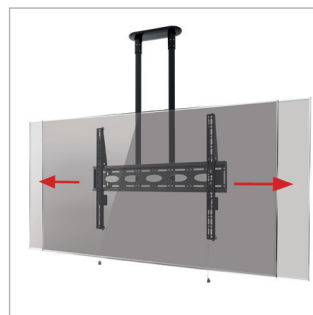

BT8448

UNIVERSAL EXTRA-LARGE FLAT SCREEN CEILING MOUNT

FOUR
CEILING DROP
LENGTHS
AVAILABLE

Designed to ceiling mount screens up to 120", the BT8448 is an extra-large ceiling mount which is available with a choice of four different drop lengths; 1m, 1.5m, 2m and 3m. The twin pole design and heavy duty steel provides strength and rigidity, allowing for a maximum load of up to 130kg. Other features include post installation screen alignment and height adjustment screws to level the screen once mounted. Available with a choice of black or chrome poles.

*From the ceiling to the centre of the mount.

FEATURES

- Twin pole mount suitable for screens 65" and over
- Heavy duty steel capable of supporting very heavy loads
- Lateral adjustment of screen once mounted
- Integrated cable management for a neat and tidy installation
- Adjustment screws allow screen to be levelled once mounted
- Simple 'hook-on' installation

Available in 4 pole lengths**

BT8448-100	1m Pole
BT8448-150	1.5m Pole
BT8448-200	2m Pole
BT8448-300	3m Pole

** White poles only available in 1m & 1.5m lengths

Integrated cable management for a neat and tidy installation

Post installation screen alignment for perfect positioning every time

Adjustment screws allow screen to be levelled once mounted

Available with a choice of four pole lengths: 1m, 1.5m, 2m & 3m

FRONT VIEW