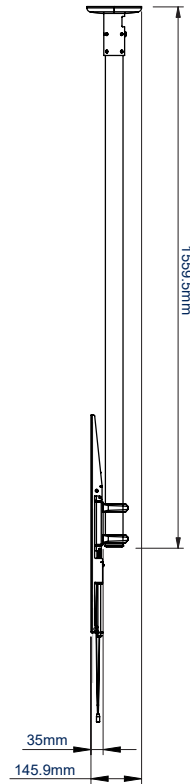

SIDE VIEW
BT8448-150