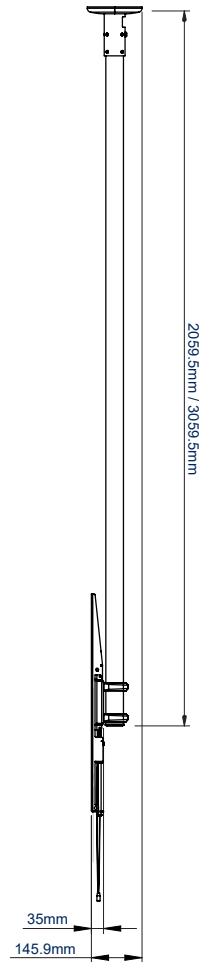

SIDE VIEW
BT8448-200

PACKING INFORMATION

PLEASE NOTE, THIS IS A 2 BOX ITEM.

COLOUR:	ORDER REF:	EAN CODE:	MASTER CARTON QTY:	INNER CARTON QTY:	MASTER CARTON WEIGHT:	MASTER CARTON CUBE:
Black with Black Poles	BT8448-100/BB	5019318087479	1 / 1	0 / 0	15.35kg / 3.86kg	0.05 / 0.01 cbm
Black with Chrome Poles	BT8448-100/BC	5019318087486	1 / 1	0 / 0	15.35kg / 3.86kg	0.05 / 0.01 cbm
Black with White Poles	BT8448-100/W	5019318302299	1 / 1	0 / 0	15.35kg / 3.86kg	0.05 / 0.01 cbm
Black with Black Poles	BT8448-150/BB	5019318087509	1 / 1	0 / 0	15.35kg / 6.18kg	0.05 / 0.01 cbm
Black with Chrome Poles	BT8448-150/BC	5019318087493	1 / 1	0 / 0	15.35kg / 6.18kg	0.05 / 0.01 cbm
Black with White Poles	BT8448-150/W	5019318302305	1 / 1	0 / 0	15.35kg / 6.18kg	0.05 / 0.01 cbm
Black with Black Poles	BT8448-200/BB	5019318087516	1 / 1	0 / 0	15.35kg / 7.66kg	0.05 / 0.01 cbm
Black with Chrome Poles	BT8448-200/BC	5019318087523	1 / 1	0 / 0	15.35kg / 7.66kg	0.05 / 0.01 cbm
Black with Black Poles	BT8448-300/BB	5019318087837	1 / 1	0 / 0	15.35kg / 11.58kg	0.05 / 0.02 cbm
Black with Chrome Poles	BT8448-300/BC	5019318087844	1 / 1	0 / 0	15.35kg / 11.58kg	0.05 / 0.02 cbm