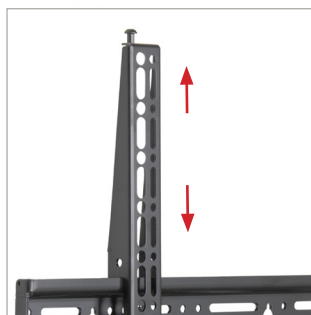

BT8448

UNIVERSAL EXTRA-LARGE FLAT SCREEN CEILING MOUNT

FOUR
CEILING DROP
LENGTHS
AVAILABLE

Designed to ceiling mount screens up to 120", the BT8448 is an extra-large ceiling mount which is available with a choice of four different drop lengths; 1m, 1.5m, 2m and 3m. The twin pole design and heavy duty steel provides strength and rigidity, allowing for a maximum load of up to 130kg. Other features include post installation screen alignment and height adjustment screws to level the screen once mounted. Available with a choice of black or chrome poles.

*From the ceiling to the centre of the mount.

FEATURES

- Twin pole mount suitable for screens 65" and over
- Heavy duty steel capable of supporting very heavy loads
- Lateral adjustment of screen once mounted
- Integrated cable management for a neat and tidy installation
- Adjustment screws allow screen to be levelled once mounted
- Simple 'hook-on' installation

Available in 4 pole lengths**

BT8448-100	1m Pole
BT8448-150	1.5m Pole
BT8448-200	2m Pole
BT8448-300	3m Pole

** White poles only available in 1m & 1.5m lengths

Integrated cable management for a neat and tidy installation

Post installation screen alignment for perfect positioning every time

Adjustment screws allow screen to be levelled once mounted

Available with a choice of four pole lengths: 1m, 1.5m, 2m & 3m

FRONT VIEW