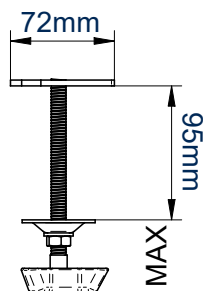

FEATURES

- High-end aesthetic quality with a durable anodised polished finish
- Full motion arm allows easy screen positioning
- Height adjustment using tool-less locking collar
- Two swivel points: 360° at pole and 180° at interface
- Easy tilt adjustment of +/- 40°
- Maximum extension: 390mm
- Supplied with both a desk clamp and grommet fixings
- Integrated cable management
- Simple installation with all fixings included

2 swivel points, at the pole and interface

Full motion adjustability allows easy screen positioning for the perfect display

SIDE VIEW

FRONT VIEW

BASE

INTERFACE

DESK CLAMP

GROMMET