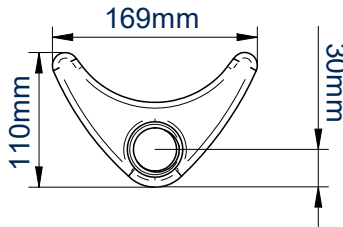

SPECIFICATION

Recommended screen size	up to 28"
Max load	9kg
VESA® compatibility	75 x 75 & 100 x 100mm
Tilt	+/- 40°
Swivel at pole	360°
Swivel at interface	180°
Screen rotation	360°
Max extension	390mm
Colour	Graphite Black

FEATURES

- High-end aesthetic quality with a durable anodised polished finish
- Full motion arm allows easy screen positioning
- Height adjustment using tool-less locking collar
- Two swivel points: 360° at pole and 180° at interface
- Easy tilt adjustment of +/- 40°
- Maximum extension: 390mm
- Supplied with both a desk clamp and grommet fixings
- Integrated cable management
- Simple installation with all fixings included

2 swivel points, at the pole and interface

Full motion adjustability allows easy screen positioning for the perfect display

SIDE VIEW

FRONT VIEW

BASE

INTERFACE

DESK CLAMP

GROMMET

PACKING INFORMATION

COLOUR:	ORDER REF:	EAN CODE:	MASTER CARTON QTY:	INNER CARTON QTY:	MASTER CARTON WEIGHT:	MASTER CARTON CUBE:
Graphite Black	BT7382/GB	5019318752360	2	0	8.75kg	0.057cbm

ACCESSORIES & RELATED PRODUCTS