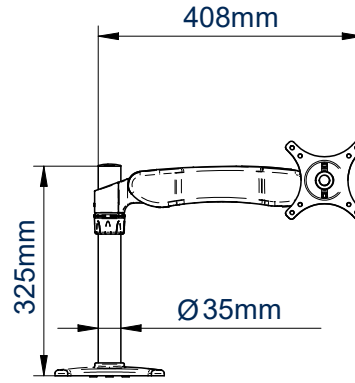

SPECIFICATION

Recommended screen size	up to 28"
Max load	9kg
VESA® compatibility	75 x 75 & 100 x 100mm
Tilt	+/- 40°
Swivel at pole	360°
Swivel at interface	180°
Screen rotation	360°
Max extension	390mm
Colour	Graphite Black

FEATURES

- High-end aesthetic quality with a durable anodised polished finish
- Full motion arm allows easy screen positioning
- Height adjustment using tool-less locking collar
- Two swivel points: 360° at pole and 180° at interface
- Easy tilt adjustment of +/- 40°
- Maximum extension: 390mm
- Supplied with both a desk clamp and grommet fixings
- Integrated cable management
- Simple installation with all fixings included

fullmotionmounts

Cable management is integrated throughout the mount for a neat and tidy installation

Supplied with a desk clamp that can attach either to the rear or side of a desk or through a grommet hole

2 swivel points, at the pole and interface

Full motion adjustability allows easy screen positioning for the perfect display

SIDE VIEW

FRONT VIEW

BASE

INTERFACE

DESK CLAMP

GROMMET