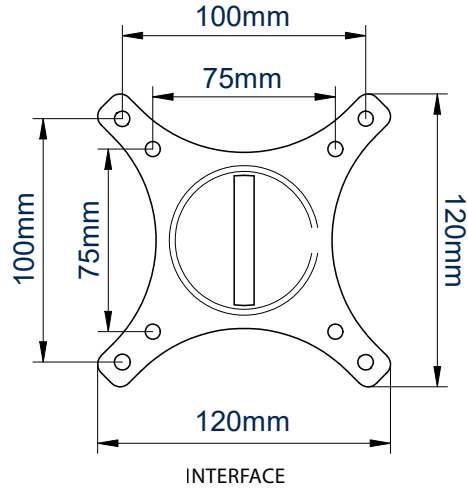

SPECIFICATION

Recommended screen size	up to 28"
Max load	9kg
VESA® compatibility	75 x 75 & 100 x 100mm
Tilt	+/- 40°
Swivel at pole	360°
Swivel at interface	180°
Screen rotation	360°
Max extension	390mm
Colour	Graphite Black

FEATURES

- High-end aesthetic quality with a durable anodised polished finish
- Full motion arm allows easy screen positioning
- Height adjustment using tool-less locking collar
- Two swivel points: 360° at pole and 180° at interface
- Easy tilt adjustment of +/- 40°
- Maximum extension: 390mm
- Supplied with both a desk clamp and grommet fixings
- Integrated cable management
- Simple installation with all fixings included

2 swivel points, at the pole and interface

Full motion adjustability allows easy screen positioning for the perfect display

SIDE VIEW

FRONT VIEW

BASE

INTERFACE

DESK CLAMP

GROMMET