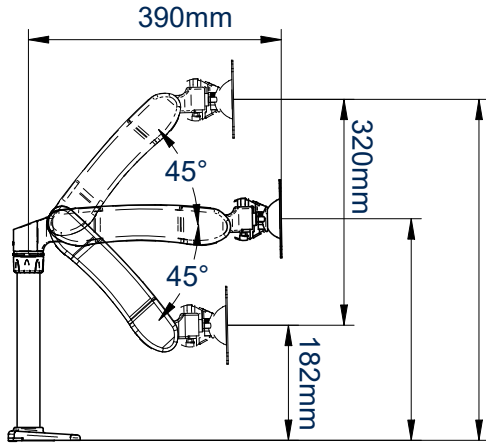

SPECIFICATION

Recommended screen size	up to 28"
Max load	9kg
VESA® compatibility	75 x 75 & 100 x 100mm
Tilt	+/- 40°
Swivel at pole	360°
Swivel at interface	180°
Screen rotation	360°
Max extension	390mm
Colour	Graphite Black

FEATURES

- High-end aesthetic quality with a durable anodised polished finish
- Full motion arm allows easy screen positioning
- Height adjustment using tool-less locking collar
- Two swivel points: 360° at pole and 180° at interface
- Easy tilt adjustment of +/- 40°
- Maximum extension: 390mm
- Supplied with both a desk clamp and grommet fixings
- Integrated cable management
- Simple installation with all fixings included

fullmotionmounts

Cable management is integrated throughout the mount for a neat and tidy installation

Supplied with a desk clamp that can attach either to the rear or side of a desk or through a grommet hole

2 swivel points, at the pole and interface

Full motion adjustability allows easy screen positioning for the perfect display

SIDE VIEW

FRONT VIEW

BASE

INTERFACE

DESK CLAMP

GROMMET