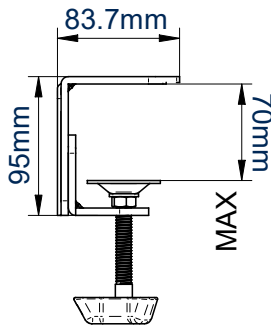

SPECIFICATION

Recommended screen size	up to 28"
Max load	9kg
VESA® compatibility	75 x 75 & 100 x 100mm
Tilt	+/- 40°
Swivel at pole	360°
Swivel at interface	180°
Screen rotation	360°
Max extension	390mm
Colour	Graphite Black

FEATURES

- High-end aesthetic quality with a durable anodised polished finish
- Full motion arm allows easy screen positioning
- Height adjustment using tool-less locking collar
- Two swivel points: 360° at pole and 180° at interface
- Easy tilt adjustment of +/- 40°
- Maximum extension: 390mm
- Supplied with both a desk clamp and grommet fixings
- Integrated cable management
- Simple installation with all fixings included

2 swivel points, at the pole and interface

Full motion adjustability allows easy screen positioning for the perfect display

SIDE VIEW

FRONT VIEW

BASE

INTERFACE

DESK CLAMP

GROMMET