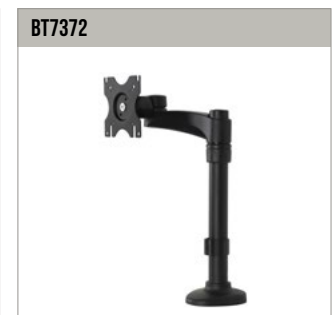

BT7372
Single Arm Premium Desk Mount
designed for screens up to 28"

SS-BT7374-V3.1-100919