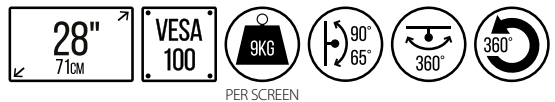

Cable management is integrated throughout the mount for a neat and tidy installation