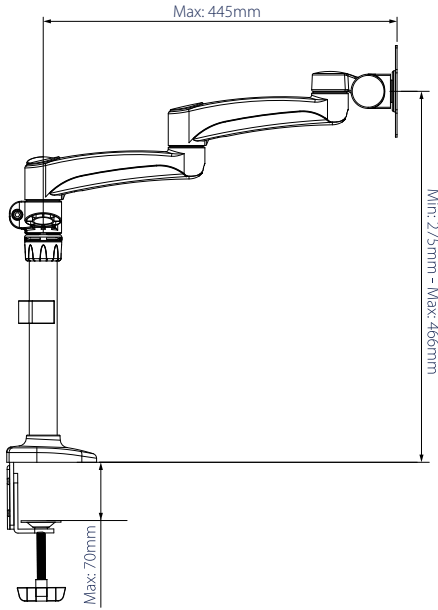

SIDE VIEW

TOP VIEW

PACKING INFORMATION

COLOUR:	ORDER REF:	EAN CODE:	MASTER CARTON QTY:	INNER CARTON QTY:	MASTER CARTON WEIGHT:	MASTER CARTON CUBE:
Black	BT7374/B	5019318752186	2	0	9.9kg	0.062cbm

ACCESSORIES & RELATED PRODUCTS

SS-BT7374-V3.1-100919