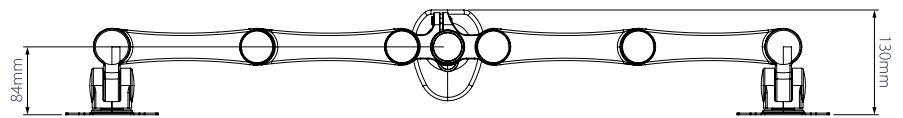

TOP VIEW

PACKING INFORMATION

COLOUR:	ORDER REF:	EAN CODE:	MASTER CARTON QTY:	INNER CARTON QTY:	MASTER CARTON WEIGHT:	MASTER CARTON CUBE:
Black	BT7374/B	5019318752186	2	0	9.9kg	0.062cbm