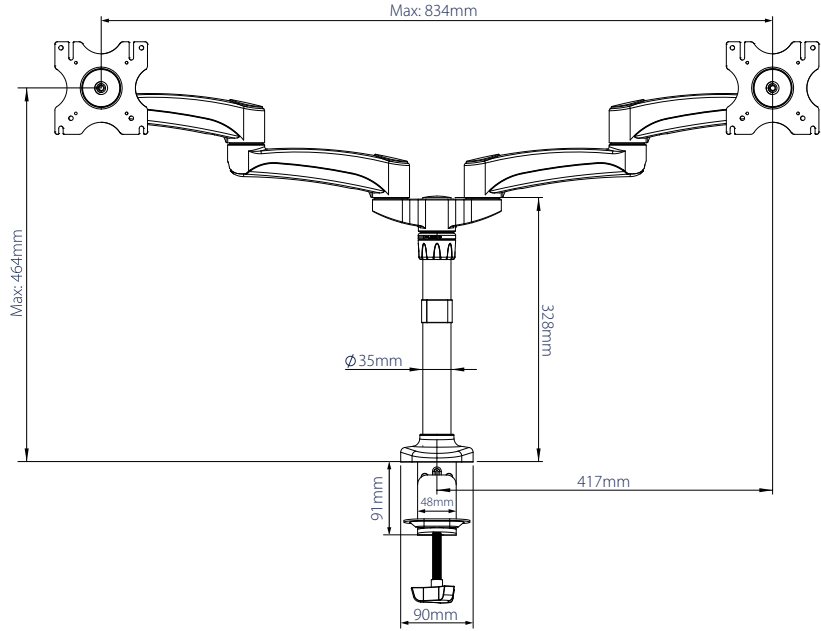

FRONT VIEW

TOP VIEW

PACKING INFORMATION

COLOUR:	ORDER REF:	EAN CODE:	MASTER CARTON QTY:	INNER CARTON QTY:	MASTER CARTON WEIGHT:	MASTER CARTON CUBE:
Black	BT7374/B	5019318752186	2	0	9.9kg	0.062cbm

ACCESSORIES & RELATED PRODUCTS

SS-BT7374-V3.1-100919