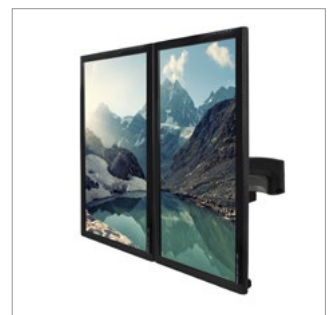

**EASY
SCREEN
POSITIONING**

BT7374

TWIN SCREEN DESK MOUNT

WITH TILT & SWIVEL

The BT7374 is a dual articulated arm desk mount made from durable aluminium with an anodised polished finish. Suitable for use with screens up to 28", each arm features three swivel points plus 360° screen rotation at the interface, making this desk mount perfect for portrait or landscape mounting. The mount can be easily fixed to the rear or side of a desk or through a grommet hole and the integrated cable management ensures a neat and tidy installation.

SPECIFICATION

Recommended screen size	up to 28"
Max load	9kg per screen
VESA® compatibility	75 x 75 & 100 x 100
Tilt	+ 65° / -90°
Swivel at pole & arm pivot	360°
Swivel at interface	220°
Screen rotation	360°
Max extension	445mm
Colour	Black

FEATURES

- Designed to mount 2 screens side-by-side
- Dual articulated arm desk mount made from durable aluminium with a durable powder coated finish
- 3 swivel points, at the pole, arm pivots and interfaces
- Easy height adjustment using tool-less locking collar
- Supplied with both a desk clamp and grommet
- Integrated cable management
- Simple 'hook-on' installation with all mounting hardware included

360° screen rotation makes it easy to adjust screens from landscape to portrait

SIDE VIEW

FRONT VIEW

INTERFACE

TOP VIEW

PACKING INFORMATION

COLOUR:	ORDER REF:	EAN CODE:	MASTER CARTON QTY:	INNER CARTON QTY:	MASTER CARTON WEIGHT:	MASTER CARTON CUBE:
Black	BT7374/B	5019318752186	2	0	9.9kg	0.062cbm