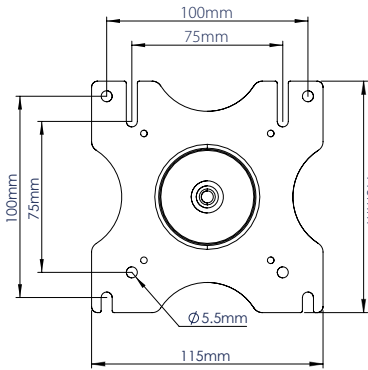

INTERFACE

TOP VIEW

PACKING INFORMATION

COLOUR:	ORDER REF:	EAN CODE:	MASTER CARTON QTY:	INNER CARTON QTY:	MASTER CARTON WEIGHT:	MASTER CARTON CUBE:
Black	BT7374/B	5019318752186	2	0	9.9kg	0.062cbm

ACCESSORIES & RELATED PRODUCTS

SS-BT7374-V3.1-100919