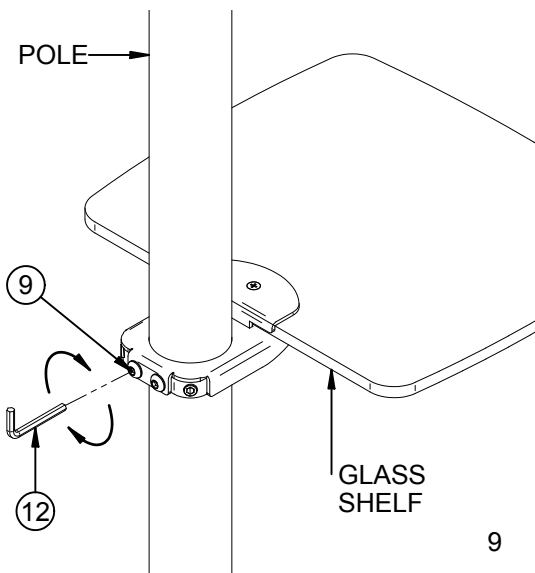

3

Insert part 5 into the glass shelf hole, then slide the glass shelf into the gap on the shelf bracket, so the holes are lined up.

GLASS SHELF
(BT7162/BT7163/BT7164)
NOT SUPPLIED

4

Secure in place using part 7.

5 Insert parts 8 into the bottom of platform bracket to secure. DO NOT OVER TIGHTEN.

GLASS SHELF

6 Attach shelf bracket to pole.

i. Slide the shelf bracket onto the pole.

ii. Fix at desired height by using parts 11.

8 Tighten parts 9 to secure the bracket.

OPTIONAL ACCESSORIES

B-Tech AV Component Shelves

BT7161 PRODUCT DIMENSIONS

THESE INSTRUCTIONS ARE INTENDED AS A GUIDE ONLY AND B-TECH ACCEPTS NO LIABILITY FOR THE ACCURACY OF THE INFORMATION CONTAINED IN THIS DOCUMENT.