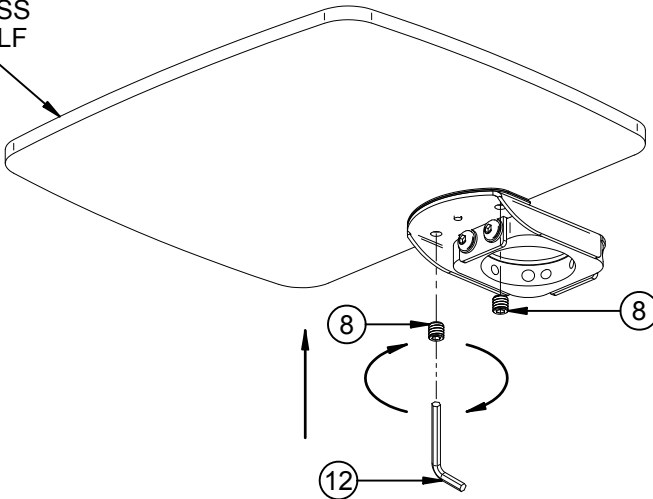

3

Insert part 5 into the glass shelf hole, then slide the glass shelf into the gap on the shelf bracket, so the holes are lined up.

GLASS SHELF
(BT7162/BT7163/BT7164)
NOT SUPPLIED

4

Secure in place using part 7.

5 Insert parts 8 into the bottom of platform bracket to secure. DO NOT OVER TIGHTEN.

GLASS SHELF

6 Attach shelf bracket to pole.

i. Slide the shelf bracket onto the pole.

ii. Fix at desired height by using parts 11.