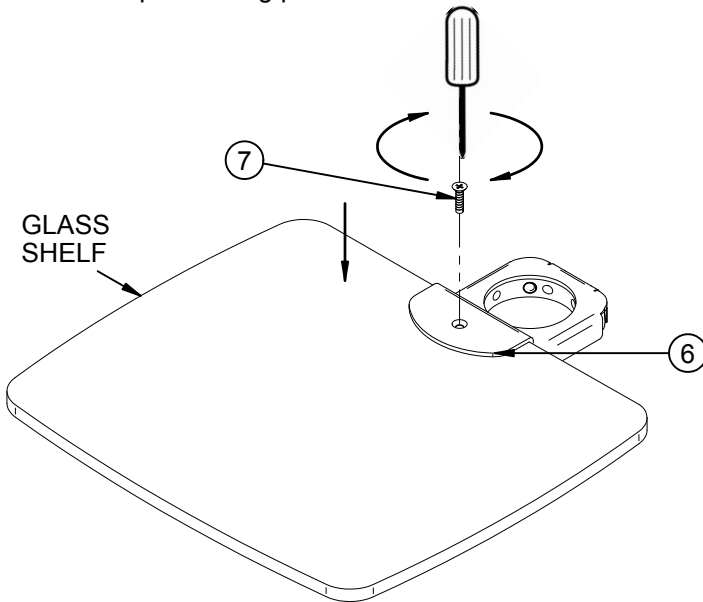

PLEASE KEEP THIS FOR FUTURE REFERENCE

INSTALLATION INSTRUCTIONS

- 1 Slightly loosen parts 9.

- 2 With foam pad facing up, insert damper assembly (parts 3 and 4) into shelf bracket, until it locates into the back of the shelf bracket.

3

Insert part 5 into the glass shelf hole, then slide the glass shelf into the gap on the shelf bracket, so the holes are lined up.

GLASS SHELF
(BT7162/BT7163/BT7164)
NOT SUPPLIED

4

Secure in place using part 7.

5 Insert parts 8 into the bottom of platform bracket to secure. DO NOT OVER TIGHTEN.

GLASS SHELF

6 Attach shelf bracket to pole.

i. Slide the shelf bracket onto the pole.

ii. Fix at desired height by using parts 11.