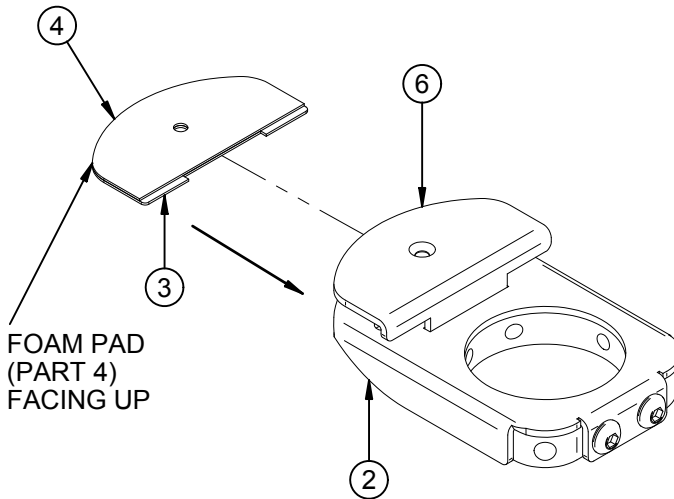

1. 2 With foam pad facing up, insert damper assembly (parts 3 and 4) into shelf bracket, until it locates into the back of the shelf bracket.