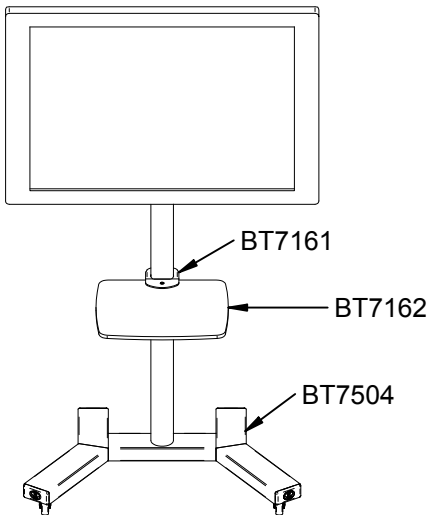

OPTIONAL ACCESSORIES

B-Tech AV Component Shelves