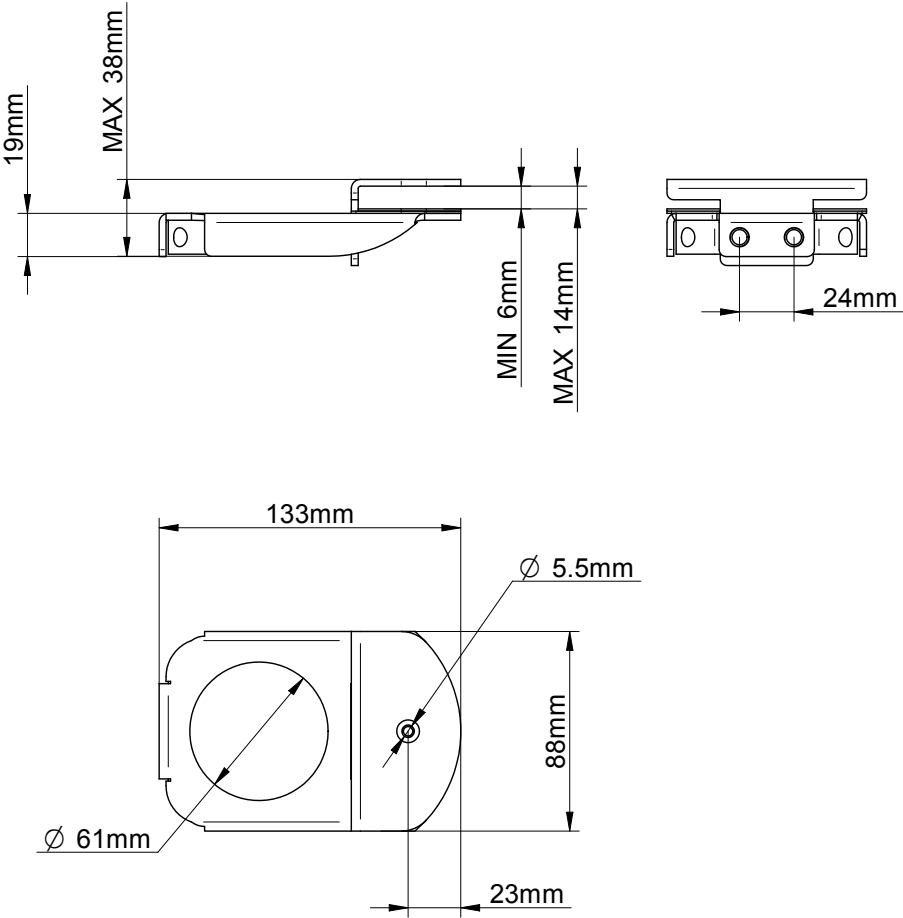

8 Tighten parts 9 to secure the bracket.

OPTIONAL ACCESSORIES

B-Tech AV Component Shelves

BT7161 PRODUCT DIMENSIONS

THESE INSTRUCTIONS ARE INTENDED AS A GUIDE ONLY AND B-TECH ACCEPTS NO LIABILITY FOR THE ACCURACY OF THE INFORMATION CONTAINED IN THIS DOCUMENT.