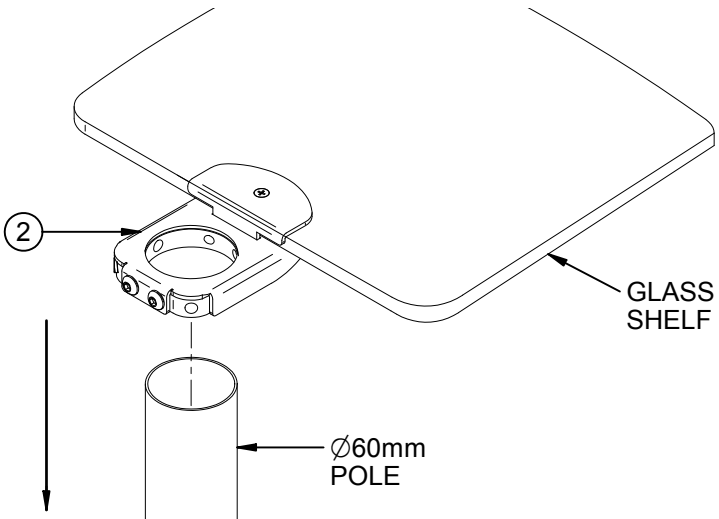

6 Attach shelf bracket to pole.

i. Slide the shelf bracket onto the pole.