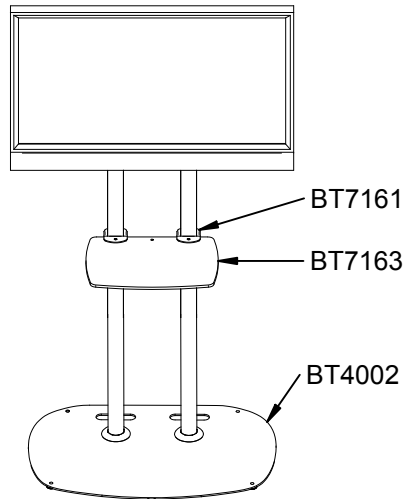

5 Insert parts 8 into the bottom of platform bracket to secure. DO NOT OVER TIGHTEN.

GLASS SHELF

6 Attach shelf bracket to pole.

i. Slide the shelf bracket onto the pole.

ii. Fix at desired height by using parts 11.

8 Tighten parts 9 to secure the bracket.

OPTIONAL ACCESSORIES

B-Tech AV Component Shelves

BT7161 PRODUCT DIMENSIONS

THESE INSTRUCTIONS ARE INTENDED AS A GUIDE ONLY AND B-TECH ACCEPTS NO LIABILITY FOR THE ACCURACY OF THE INFORMATION CONTAINED IN THIS DOCUMENT.