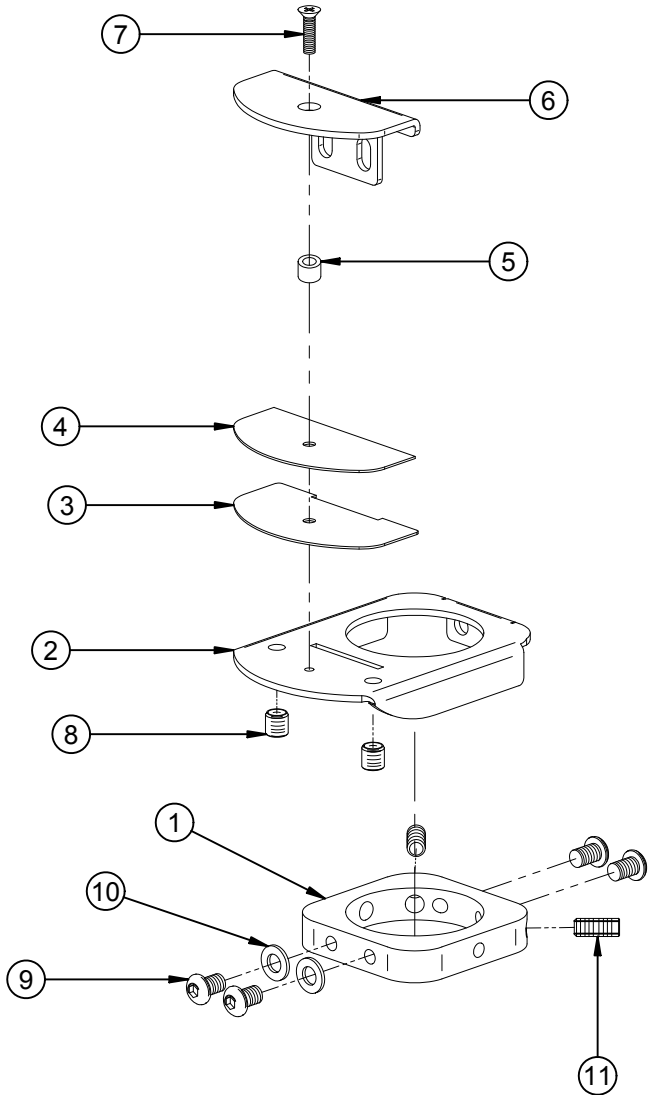

BT7161 PARTS LIST

SHELF BRACKET ASSEMBLY

DAMPER PLATE ASSEMBLY

Suitable for loads
up to
7.5kg (17lbs)

REF	PART NAME	QTY
1	COLLAR	1
2	PLATFORM BRACKET	1
3	DAMPER PLATE	1
4	FOAM PAD	1
5	M6 x 8mm SPACER	1
6	SHELF CLAMP	1
7	M5 x 20mm SCREW	1
8	M10 x 10mm HEX GRUB SCREW	2
9	M8 x 12mm HEX SCREW	4
10	M8 METAL WASHER	2
11	M10 x 20mm HEX GRUB SCREW	2
12	5mm HEX KEY (FOR PARTS 8 & 9)	1

PLEASE KEEP THIS FOR FUTURE REFERENCE

INSTALLATION INSTRUCTIONS

- 1 Slightly loosen parts 9.

- 2 With foam pad facing up, insert damper assembly (parts 3 and 4) into shelf bracket, until it locates into the back of the shelf bracket.