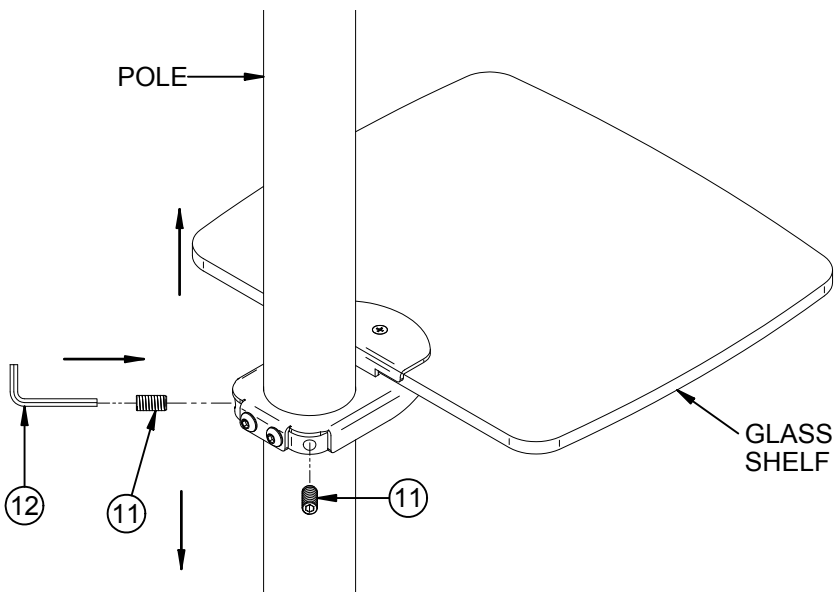

3

Insert part 5 into the glass shelf hole, then slide the glass shelf into the gap on the shelf bracket, so the holes are lined up.

GLASS SHELF
(BT7162/BT7163/BT7164)
NOT SUPPLIED

4

Secure in place using part 7.

5 Insert parts 8 into the bottom of platform bracket to secure. DO NOT OVER TIGHTEN.

GLASS SHELF

6 Attach shelf bracket to pole.

i. Slide the shelf bracket onto the pole.

ii. Fix at desired height by using parts 11.

8 Tighten parts 9 to secure the bracket.

OPTIONAL ACCESSORIES

B-Tech AV Component Shelves

BT7161 PRODUCT DIMENSIONS

THESE INSTRUCTIONS ARE INTENDED AS A GUIDE ONLY AND B-TECH ACCEPTS NO LIABILITY FOR THE ACCURACY OF THE INFORMATION CONTAINED IN THIS DOCUMENT.