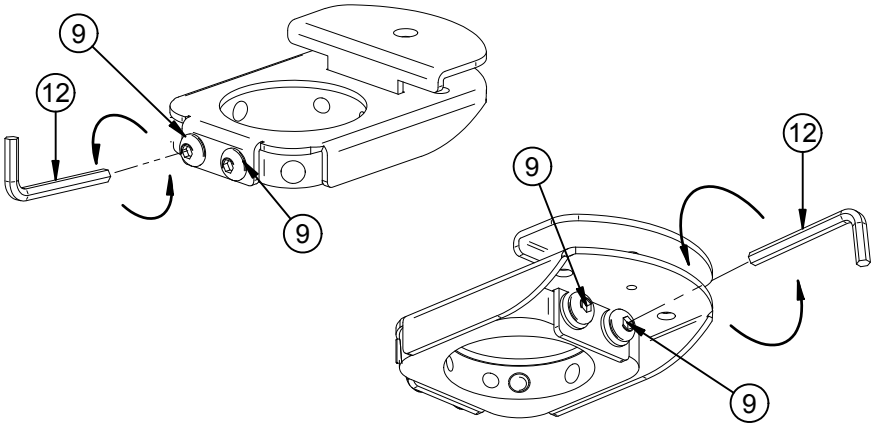

INSTALLATION INSTRUCTIONS

1. 1 Slightly loosen parts 9.