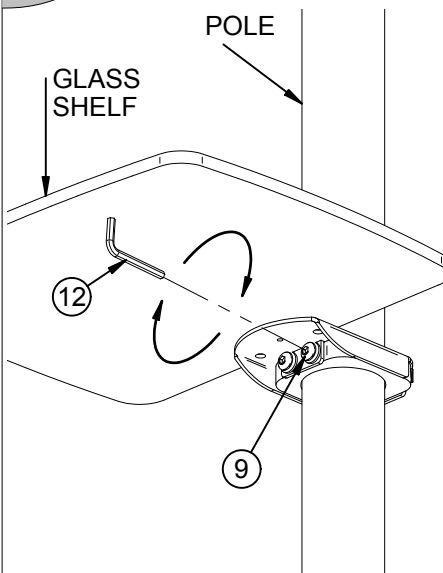

3

Insert part 5 into the glass shelf hole, then slide the glass shelf into the gap on the shelf bracket, so the holes are lined up.

GLASS SHELF
(BT7162/BT7163/BT7164)
NOT SUPPLIED

4

Secure in place using part 7.

5 Insert parts 8 into the bottom of platform bracket to secure. DO NOT OVER TIGHTEN.

GLASS SHELF

6 Attach shelf bracket to pole.

i. Slide the shelf bracket onto the pole.

ii. Fix at desired height by using parts 11.

8 Tighten parts 9 to secure the bracket.

OPTIONAL ACCESSORIES

B-Tech AV Component Shelves

BT7161 PRODUCT DIMENSIONS

THESE INSTRUCTIONS ARE INTENDED AS A GUIDE ONLY AND B-TECH ACCEPTS NO LIABILITY FOR THE ACCURACY OF THE INFORMATION CONTAINED IN THIS DOCUMENT.