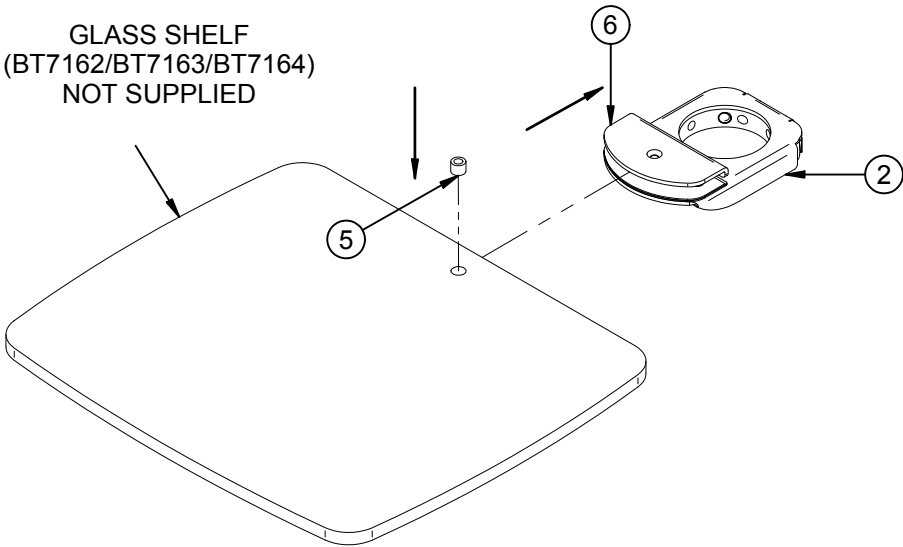

BT7161 PARTS LIST

SHELF BRACKET ASSEMBLY

DAMPER PLATE ASSEMBLY

Suitable for loads
up to
7.5kg (17lbs)

REF	PART NAME	QTY
1	COLLAR	1
2	PLATFORM BRACKET	1
3	DAMPER PLATE	1
4	FOAM PAD	1
5	M6 x 8mm SPACER	1
6	SHELF CLAMP	1
7	M5 x 20mm SCREW	1
8	M10 x 10mm HEX GRUB SCREW	2
9	M8 x 12mm HEX SCREW	4
10	M8 METAL WASHER	2
11	M10 x 20mm HEX GRUB SCREW	2
12	5mm HEX KEY (FOR PARTS 8 & 9)	1

PLEASE KEEP THIS FOR FUTURE REFERENCE

INSTALLATION INSTRUCTIONS

- 1 Slightly loosen parts 9.

- 2 With foam pad facing up, insert damper assembly (parts 3 and 4) into shelf bracket, until it locates into the back of the shelf bracket.

3

Insert part 5 into the glass shelf hole, then slide the glass shelf into the gap on the shelf bracket, so the holes are lined up.

GLASS SHELF
(BT7162/BT7163/BT7164)
NOT SUPPLIED

4

Secure in place using part 7.